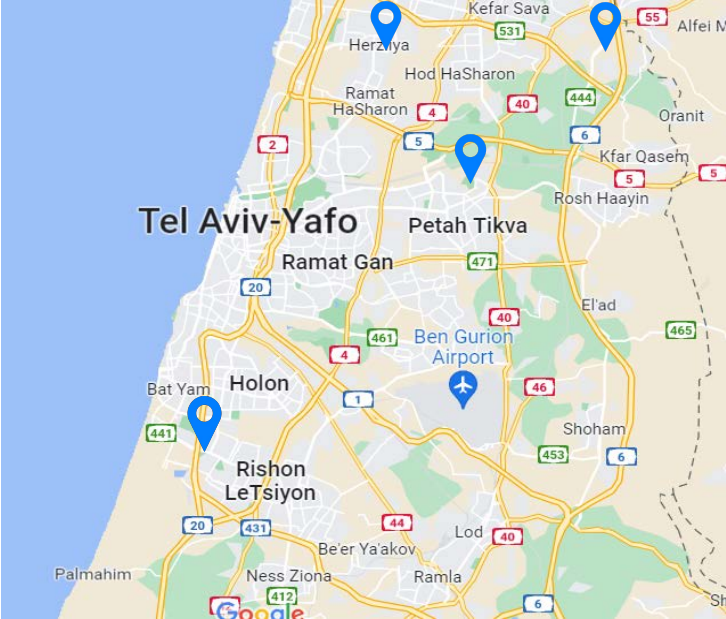

Notes From The Edge: Tel Aviv

At EdgeConneX, we are creating a new edge of the Network by designing and deploying Edge Data Centers® (EDC) that are strategically positioned nearest to Network provider aggregation points, establishing new local peering facilities to ensure the most efficient, lowest latency placement of our Customers' content and applications, improved quality of service, and increased security.

Technical Specifications & Configuration

Space

- **Herziya:** Open and operational
- **Petah Tikva:** 7,000 m²
- 16 data halls
- **Rishon LeTsiyon:** Now Available
- 1,950 m² in three data halls
- **Neve Yamin:** Now Available

Network

- Building POEs are diverse, with a variety of fiber conduits to physically diverse MMR's
- Herziya Networks: Cellcom, Bezeq, HOT/Altice, Partner Communications
- Interconnection services available

Power

- **Herziya:** 3 MW
- **Petah Tikva:** 6.5 MW 2N
- **Rishon LeTsiyon:** 7.5 MW
- **Neve Yamin:** 48.4MW
- Concurrently maintainable power in a minimum of an N+1 configuration to include:
  - PDU - UPS - Generators
- Capable of 20 kW per cabinet

Cooling

- Temperature and humidity monitored, controlled and managed to industry standards
- N+1 CRACs located in separate suites, maximizing customer-designated areas

Fire Suppression

- Pre-action, zoned dry-pipe sprinkler systems with zoned maintenance aisles and separate suites

Security

- Multi-stage security containment systems
- Mantraps and strictly enforced protocols regarding entry access
- Interior managed security zones
- NOC services

Edge OS

- EdgeOS, our next generation data center operating system provides real-time visibility, including ticketing and SLA management for all EDC locations

Optional Services

- Remote hands services for break fixes, configuration and troubleshooting
- Services: design, build, implement and maintain your equipment infrastructure
- SOC 2 Type 2, PCI-DSS, and ISO 27001 compliant

For more information on our Tel Aviv data centers, call +1.866.304.3217 or email info@edgeconnex.com